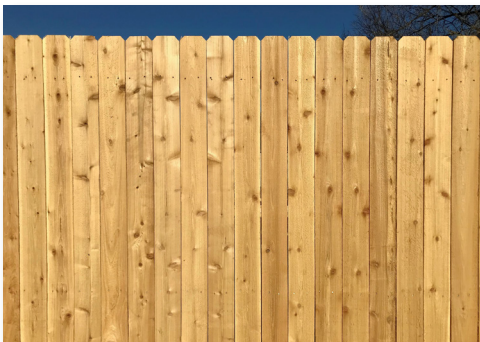

Town & Country
— FENCE —

IN STOCK

CEDAR PRIVACY FENCE

The classic beauty and rustic appeal of a cedar fence is hard to beat. **Town & Country Fence** uses Western Red Cedar wood because it is naturally resistant to rot and infestation.

AVAILABLE IN VARIOUS STYLES

- Alternate Board
- Board Next To Board
- Cap & Wrap
- Board Over Board
- Scalloped
- Lattice Top

8511 XYLON AVE N | BROOKLYN PARK, MN
TCFence.com | 763-425-5050 | info@tcfence.com