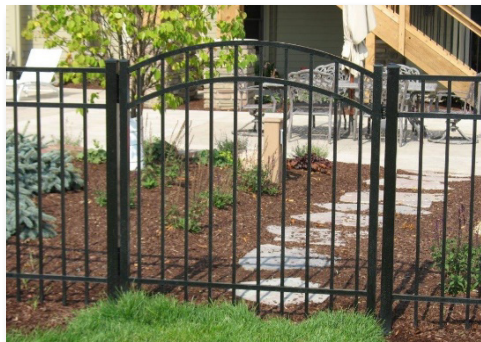

Town & Country

— FENCE —

IN STOCK

ASCOT BLACK FLAT TOP ALUMINUM FENCE

Protecting what you love

Town & Country Fence is a proud supplier of Alumi-Guard bringing elegance and durability fencing to your yard. Perfect for any residential setting, the flat top ornamental design enhances your property with quality craftsmanship and classic style.

VERSATILE, DURABLE & LOW MAINTENANCE

- 4' & 5' Height, 3 Rail
- 2" x 2" Posts, 1" x 1 1/8" Rails
- Powder Coated Aluminum
- Arch Top Gate Available
- Limited Lifetime Transferable Warranty

8511 XYLON AVE N | BROOKLYN PARK, MN
TCFence.com | 763-425-5050 | info@tcfence.com