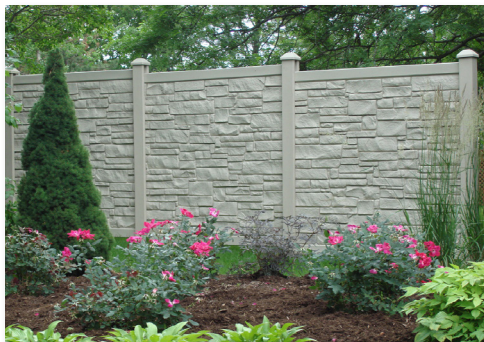

Town & Country

— FENCE —

ALLEGHENY MOLDED FENCE

Bufftech®

MADE IN THE USA

Town & Country Fence is a proud supplier of CertainTeed fence bringing exceptional beauty and low maintenance premium vinyl from it's Bufftech line to homeowners and businesses throughout the Twin Cities Metro & surrounding areas.

- 4' & 6' Height
- 6' x 6' & 4' x 8' Panel Sizes
- Stackable To 8' & 12' High
- Impact-Resistant
- Blocks 98% Of Direct Sound
- ColorLast™ Fade Protection
- Steel Reinforced Rails & Panels

8511 XYLON AVE N | BROOKLYN PARK, MN
TCFence.com | 763-425-5050 | info@tcfence.com